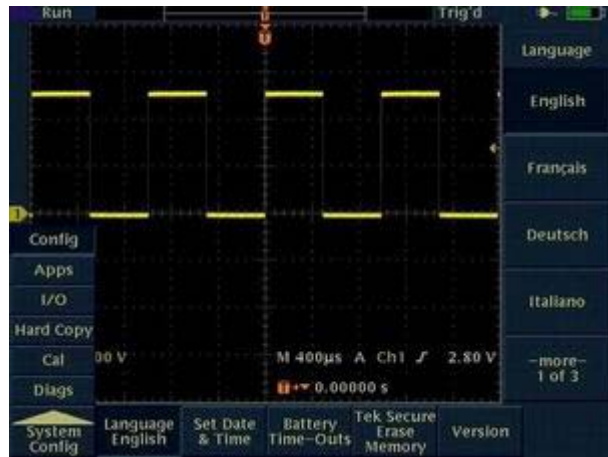

-TDS3000Series ( ) -

TDS3000Series ( ) FDD

FDD

FDD ( )

가

1.  
UTILITY  
가

2. System Hard Copy

3. Format