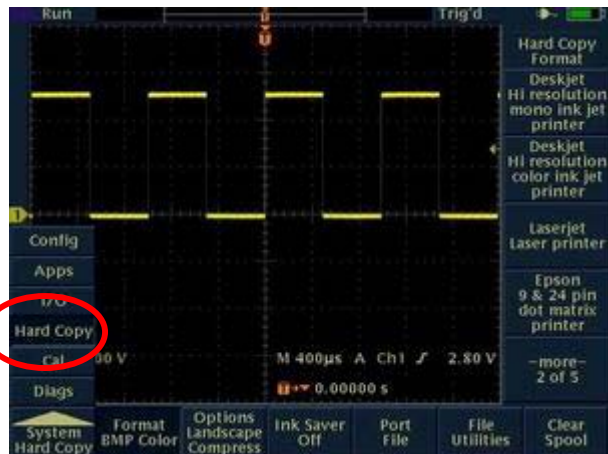

-TDS3000Series ( ) -

TDS3000Series ( ) FDD

FDD

FDD ( )

가

1.  
UTILITY  
가

2. System Hard Copy

3. Format