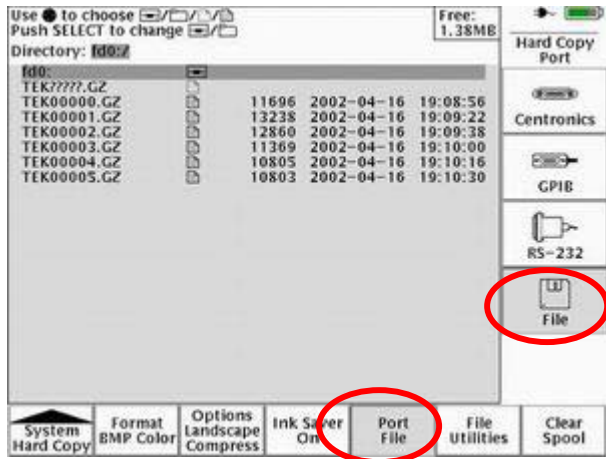

6. Port

FDD

File

가 ( ) FDD

FDD

File Utilites

FDD Floppy Disk

? ^^;

, Clear Spool

Hard Copy